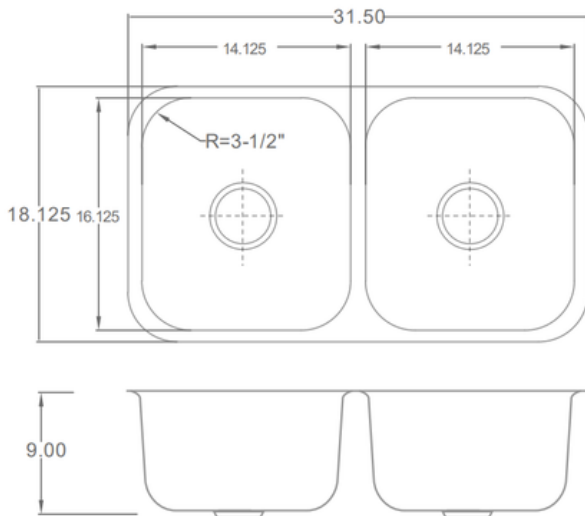

STAINLESS STEEL SINK

STOCK PROGRAM

MODEL: SS-117-20-3118A0

DEPTH	GAUGE/THICKNESS
9"	18GA

- Under-mount Double Bowl Sink 50/50
- Dimensions: 31-1/8x18"
- Material: SS304
- Finish: Brushed

Undercoated and Sound Pads

3-1/2" Drain Opening

Supplied with Fasteners

cUPC Certified

Disclaimer: Nerval makes every effort to provide accurate specification data. However, specification may change without notice. Please visit nerval website to see Nerval's terms and conditions.